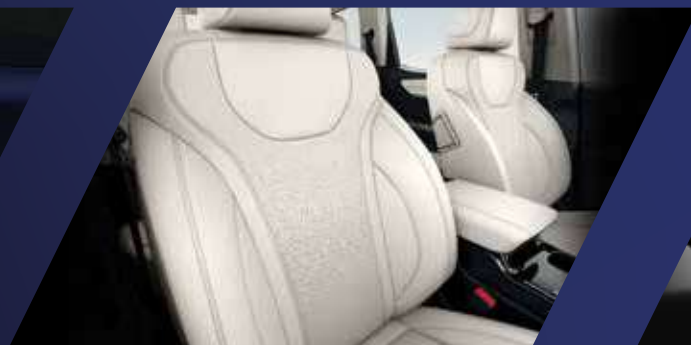

R18 DIAMOND-CUT ALLOY WHEELS

PLUSH LEATHERETTE SEATS